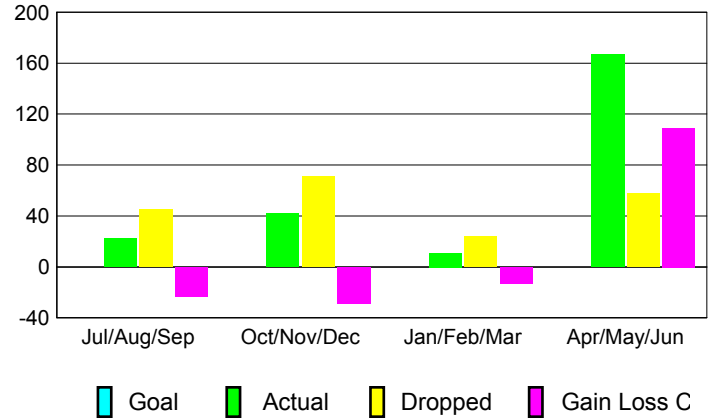

GMT: **Ricardo Shoiti Komatsu**

Location: **BRAZIL**

GMT CA: **3**

CLUBS

Month	New Club Goal	Actual New Clubs	Actual Dropped Clubs	Gain/Loss of Clubs
2012-2013				
Jul/Aug/Sep		0	1	-1
Oct/Nov/Dec		0	0	0
Jan/Feb/Mar		0	0	0
Apr/May/June		3	0	3
Totals		3	1	2

Club Results 2012-2013
Goal, New, Dropped, Gain/Loss

MEMBERSHIP

Month	Net Memb Goal	Actual New Memb	Actual Dropped Memb	Gain/Loss of Memb
2012-2013				
Jul/Aug/Sep		22	45	-23
Oct/Nov/Dec		42	71	-29
Jan/Feb/Mar		11	24	-13
Apr/May/June		167	58	109
Totals		242	198	44

Membership Results 2012-2013
Goal, New, Dropped, Gain/Loss

YTD Status Quo Clubs 2012-2013

Status Quo Clubs Compared to Status Quo Members

Gender Comparison 2012-2013

Club Gain/Loss 2012-2013

Membership Gain/Loss 2012-2013