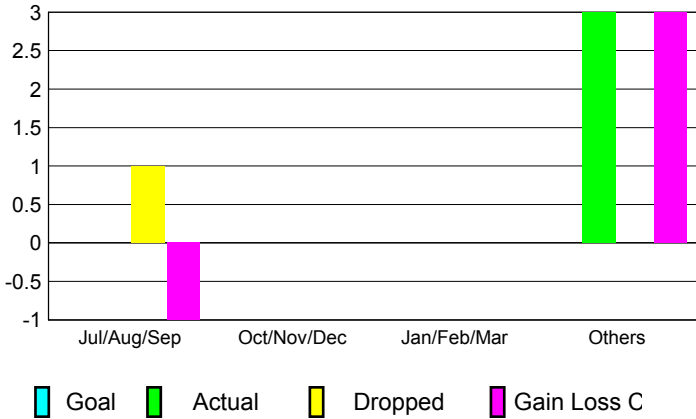

GMT: **Ricardo Shoiti Komatsu**

Location: **BRAZIL**

GMT CA: **3**

CLUBS

Month	New Club Goal	Actual New Clubs	Actual Dropped Clubs	Gain/Loss of Clubs
2012-2013				
Jul/Aug/Sep		0	1	-1
Oct/Nov/Dec		0	0	0
Jan/Feb/Mar		0	0	0
Apr/May/June		3	0	3
Totals		3	1	2

Club Results 2012-2013
Goal, New, Dropped, Gain/Loss

MEMBERSHIP

Month	Net Memb Goal	Actual New Memb	Actual Dropped Memb	Gain/Loss of Memb
2012-2013				
Jul/Aug/Sep		22	45	-23
Oct/Nov/Dec		42	71	-29
Jan/Feb/Mar		11	24	-13
Apr/May/June		167	58	109
Totals		242	198	44