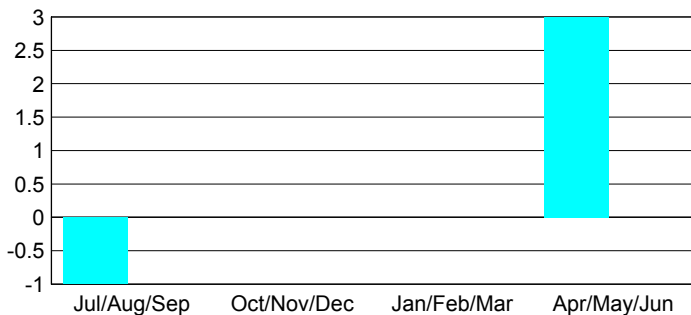

Club Results 2012-2013
Goal, New, Dropped, Gain/Loss

MEMBERSHIP

Month	Net Memb Goal	Actual New Memb	Actual Dropped Memb	Gain/Loss of Memb
2012-2013				
Jul/Aug/Sep		22	45	-23
Oct/Nov/Dec		42	71	-29
Jan/Feb/Mar		11	24	-13
Apr/May/June		167	58	109
Totals		242	198	44

Membership Results 2012-2013
Goal, New, Dropped, Gain/Loss

YTD Status Quo Clubs 2012-2013

Status Quo Clubs Compared to Status Quo Members

Gender Comparison 2012-2013

Club Gain/Loss 2012-2013

Membership Gain/Loss 2012-2013